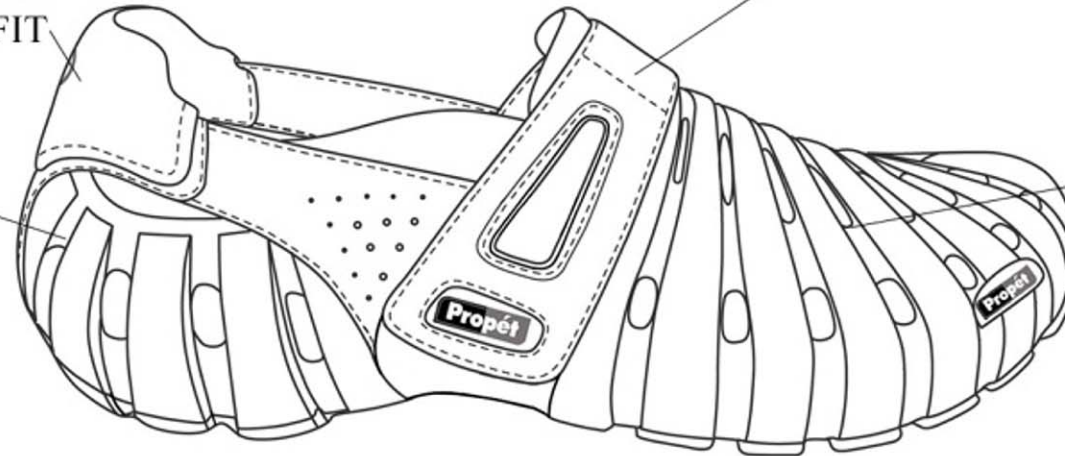

Voyager Walker™

HEEL HUGGING HARNESS
FOR COMFORT AND FIT

STRAP FOR ADJUSTABLE FITTING

WATER PERMEABLE
REMOVABLE INSOLE

FULLY VENTED
FOR COOLNESS

EVA SHELL

RUBBER OUTSOLE
FOR POSITIVE TRACTION

Patent Pending