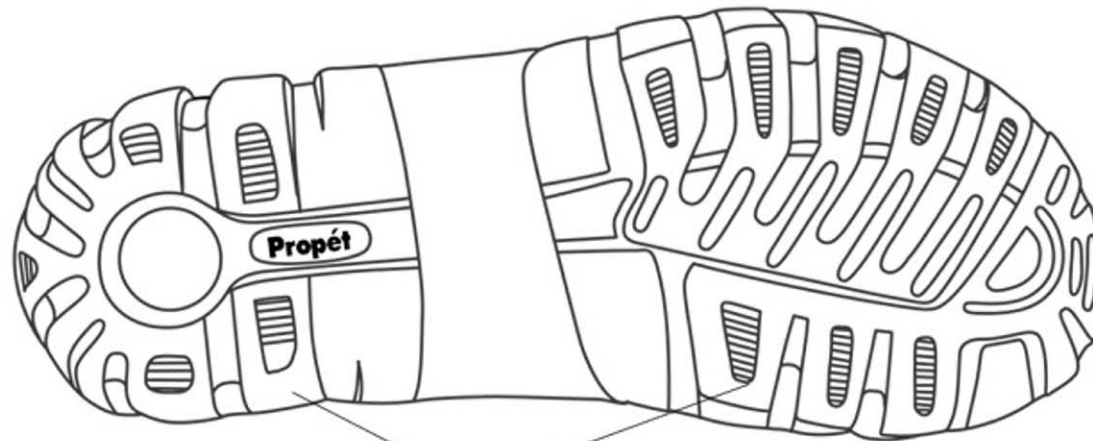

Voyager Walker™

HEEL HUGGING HARNESS
FOR COMFORT AND FIT

STRAP FOR ADJUSTABLE FITTING

WATER PERMEABLE
REMOVABLE INSOLE

FULLY VENTED
FOR COOLNESS

EVA SHELL

RUBBER OUTSOLE
FOR POSITIVE TRACTION

Patent Pending